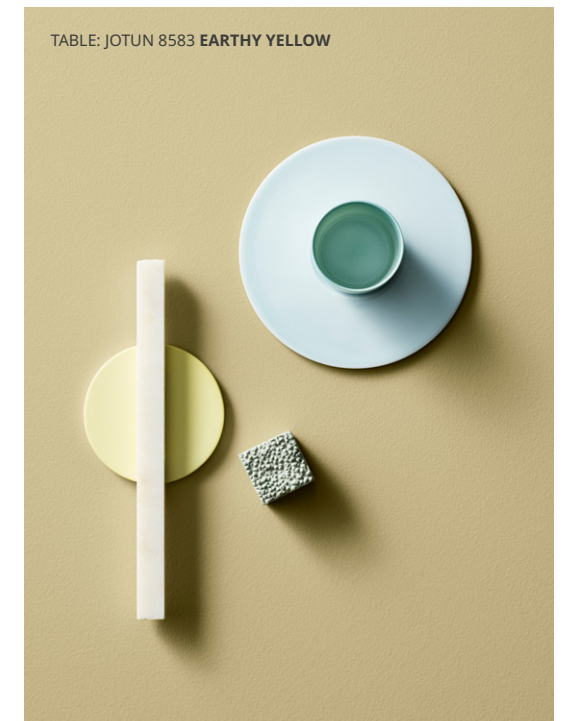

TABLE: JOTUN 8583 EARTHLY YELLOW

Majestic Pure Color
– Beautiful rich colours that are refined to the touch

Nuances

JOTUN 1931 **CASHEW**

JOTUN 1876 **WILD EARL**

JOTUN 1939 **SANDBEIGE**

JOTUN 11130 **SHADE**